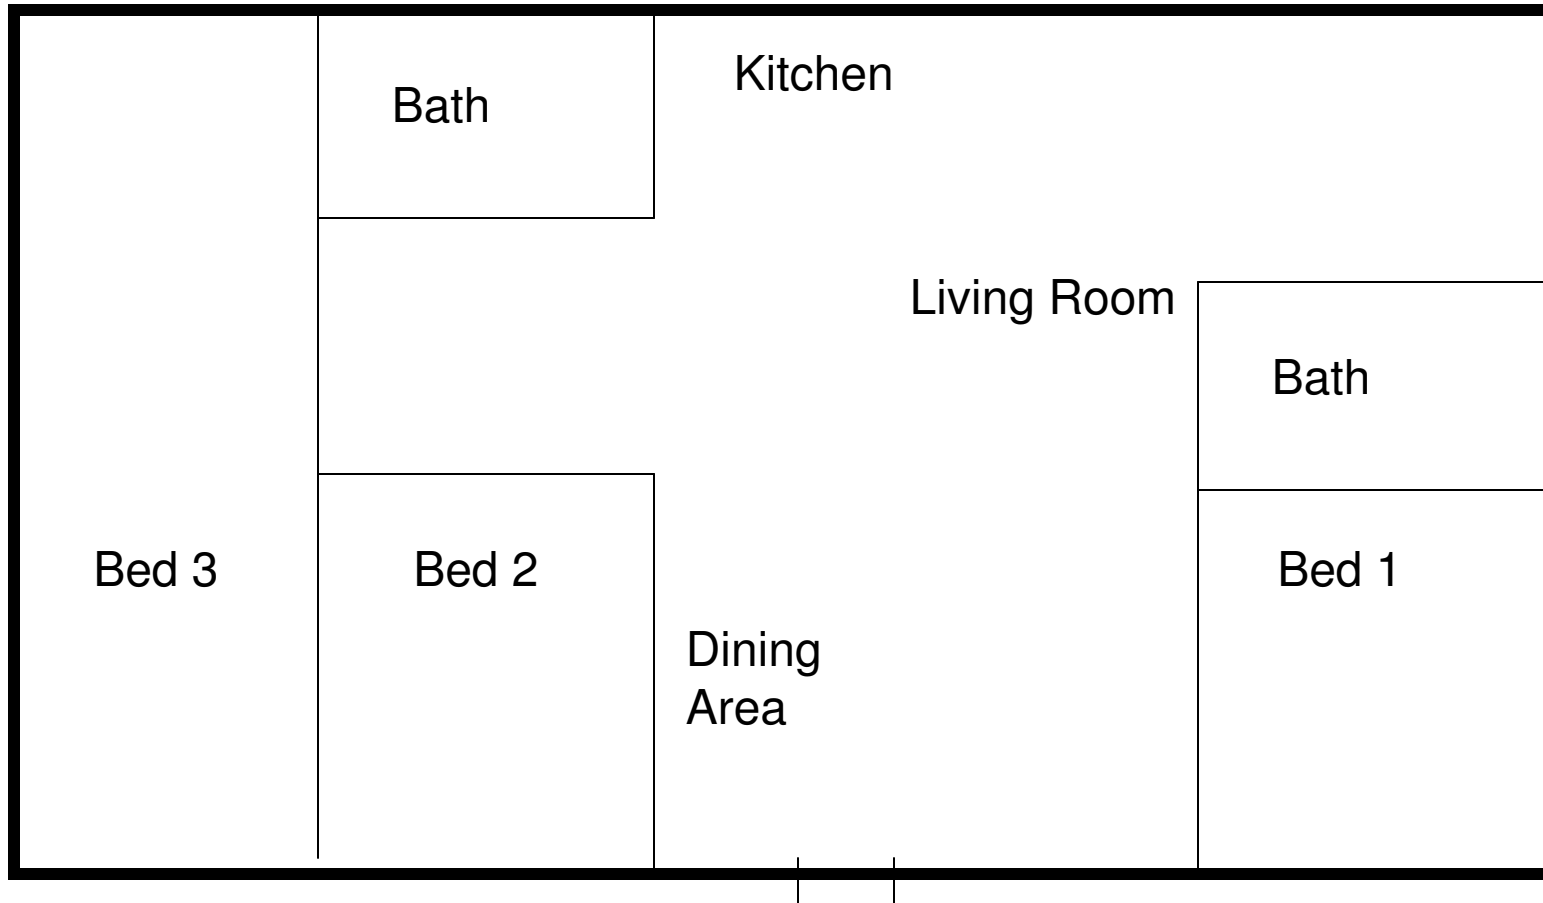

Floor Plan III: 1,140 Square Foot 3 Bedroom 2 Bath

Floor Plan IV: 1,280 Square Foot 4 Bedroom 2 Bath

Floor Plan I: 1,036 Square Foot 3 Bedroom 2 Bath