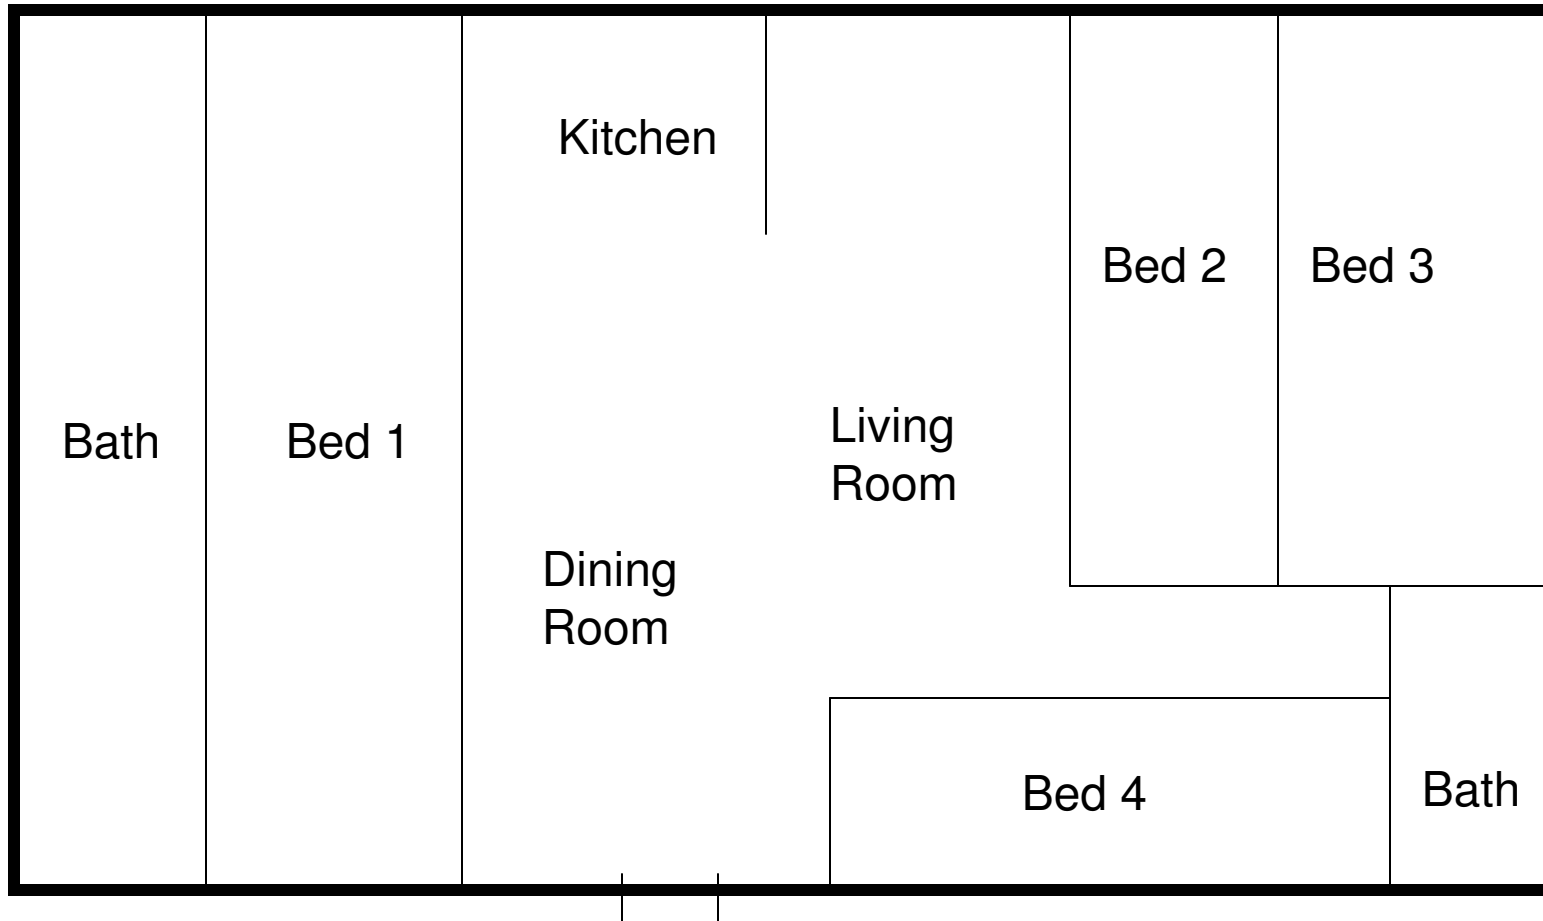

Floor Plan III: 1,140 Square Foot 3 Bedroom 2 Bath

Floor Plan IV: 1,280 Square Foot 4 Bedroom 2 Bath

Floor Plan I: 1,036 Square Foot 3 Bedroom 2 Bath